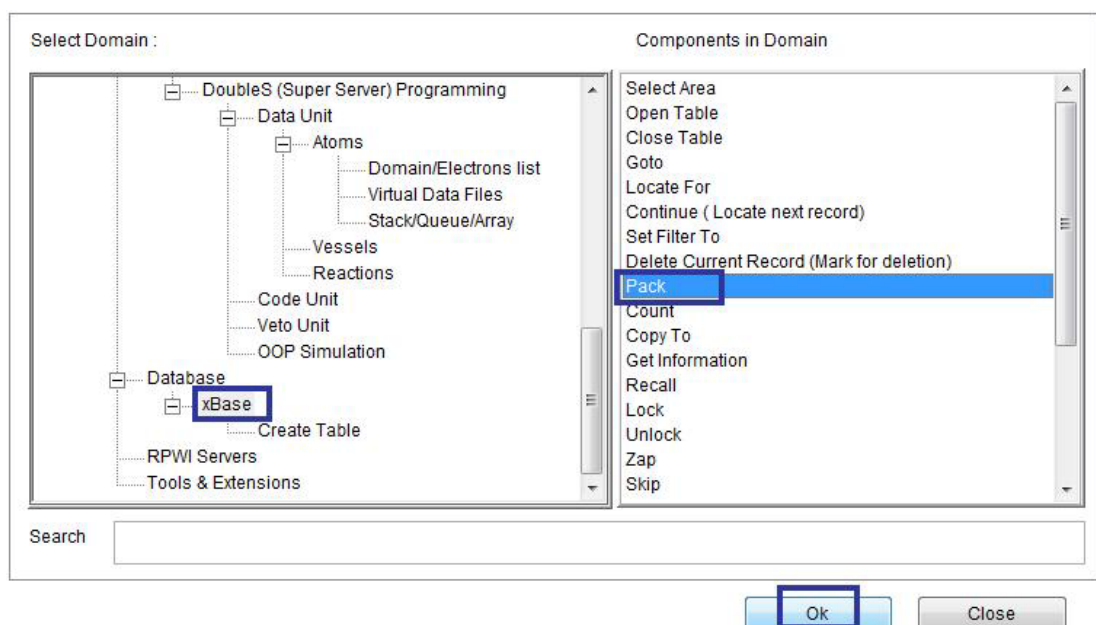

Interaction Page

To pack database file (deleting records marked for deletion)

Domain (xBase)
Component (Pack)

Domain (xBase) Component (Pack)

Search

You can locate record which match a condition